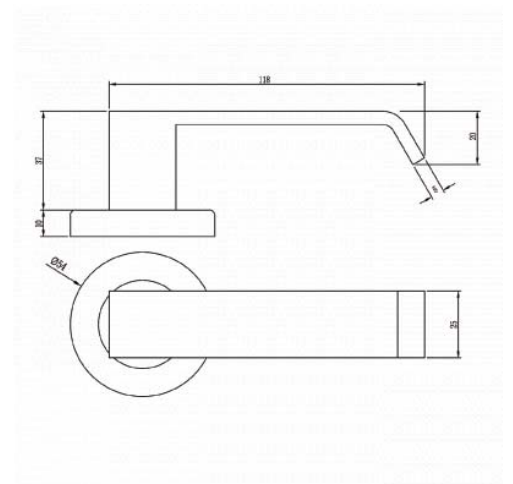

B ROUND ROSE DOOR FURNITURE PASSAGE SET 65 LEVER

DETAILS

PRODUCT CODE

B0165SSS

DOOR THICKNESS

Suits 32-50mm Doors

FIXING

Concealed 38mm-41mm horizontal bolt through fixing

HANDING

Non-Handed

MATERIAL

304 Grade Stainless Steel

OVERALL DIAMETER

54mm

OVERALL THICKNESS

10mm

PRODUCT SERIES

B Round Rose Door Furniture

WARRANTIES

25 Years Mechanical

NOTES

Product code identifies SSS finish

FINISHES

Satin Rose Gold (SRG)